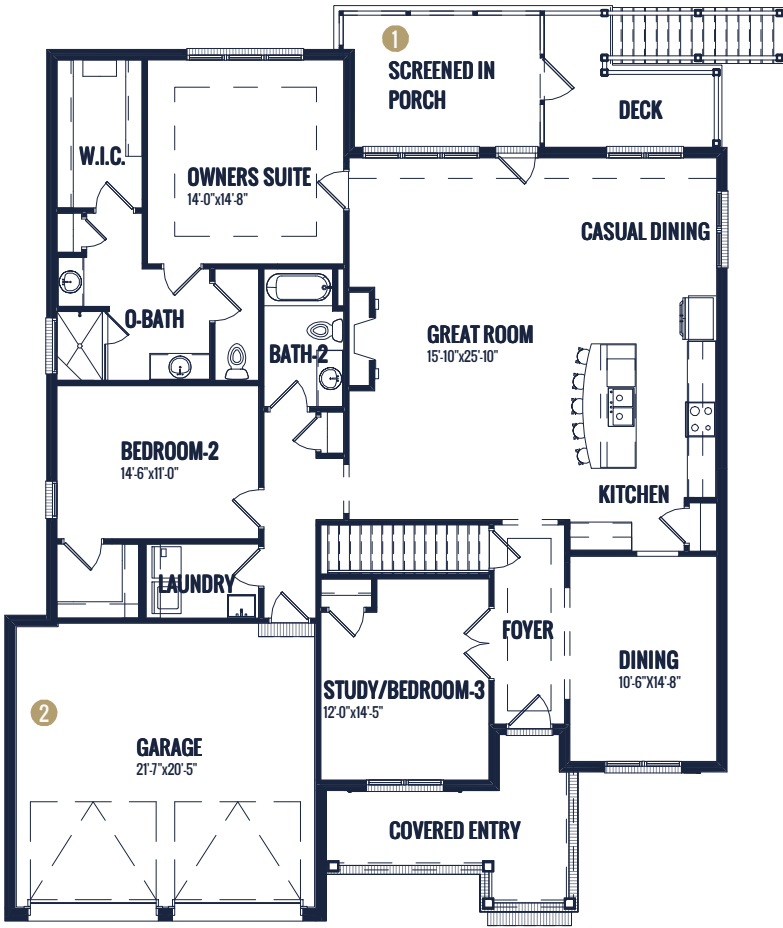

Specs:

Bedrooms:	3-4
Bathrooms:	3
Square Footage:	3,366 Sq.Ft.
First Level:	2,128
Second Level:	1,238
Width:	51' - 8"
Depth:	65' - 4"

Options Shown:

- ① Screened in Porch
- ② 3'-0" Wider Garage w/ Two Doors

Watercolors, illustrations, and floor plans are for marketing purposes only and are subject to change at builder's discretion. Square footage is outside veneer and should be independently verified. This is not a legal document.
2/22/2024 12:25:10 PM

FLOOR PLAN: LOT 486 BROOKBERRY

MAIN LEVEL

LOWER LEVEL

Watercolors, illustrations, and floor plans are for marketing purposes only and are subject to change at builder's discretion. Square footage is outside veneer and should be independently verified. This is not a legal document. 2/22/2024 12:25:11 PM