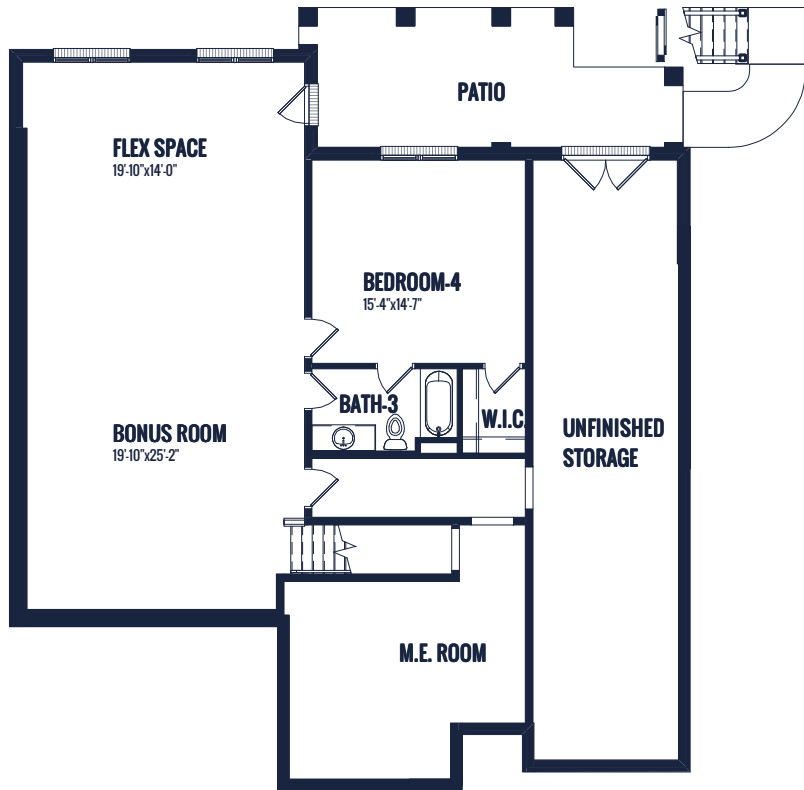

Specs:

Bedrooms:	3-4
Bathrooms:	3
Square Footage:	3,366 Sq.Ft.
First Level:	2,128
Second Level:	1,238
Width:	51' - 8"
Depth:	65' - 4"

Options Shown:

- ① Screened in Porch
- ② 3'-0" Wider Garage w/ Two Doors

Watercolors, illustrations, and floor plans are for marketing purposes only and are subject to change at builder's discretion. Square footage is outside veneer and should be independently verified. This is not a legal document.
2/22/2024 12:25:10 PM

FLOOR PLAN: LOT 486 BROOKBERRY

MAIN LEVEL

LOWER LEVEL

Watercolors, illustrations, and floor plans are for marketing purposes only and are subject to change at builder's discretion. Square footage is outside veneer and should be independently verified. This is not a legal document. 2/22/2024 12:25:11 PM